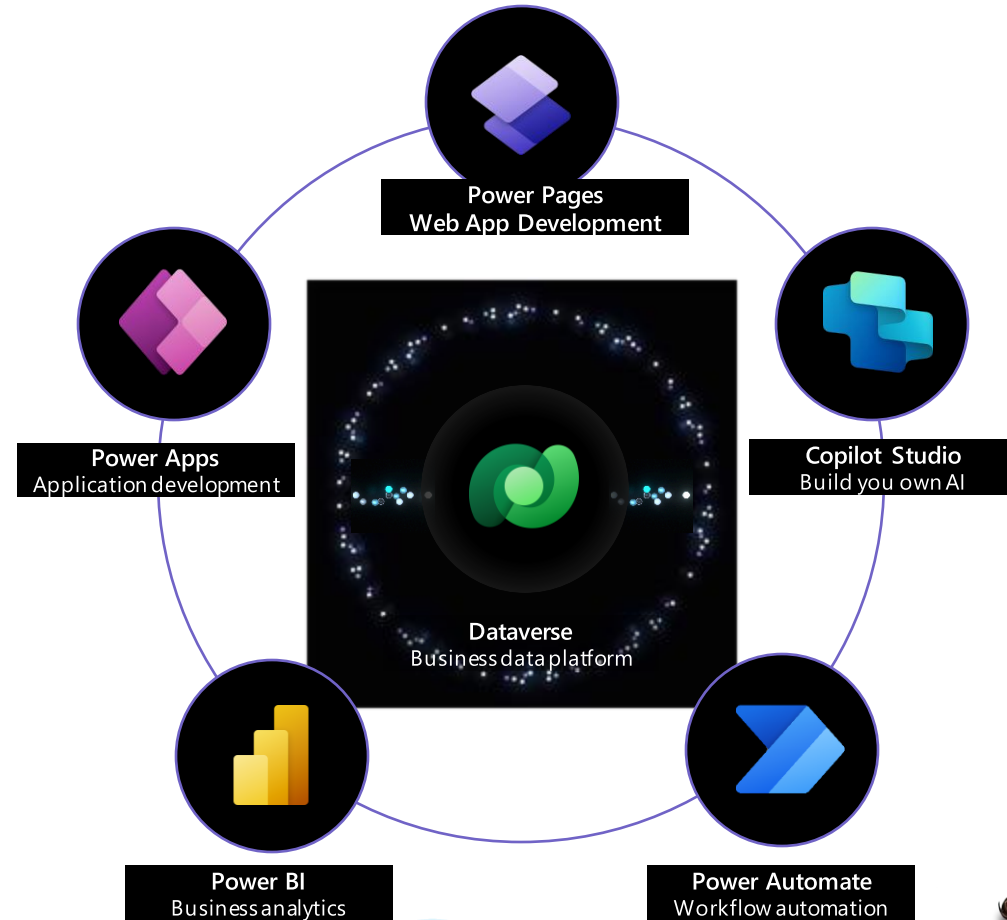

Microsoft Power Platform

No code, low code, and code first—all are welcome

No Code

Drag and drop experiences that are like PowerPoint

Low Code

Drag and drop plus Excel-like formulas for functionality

Code First

Professional development and extensibility across Microsoft